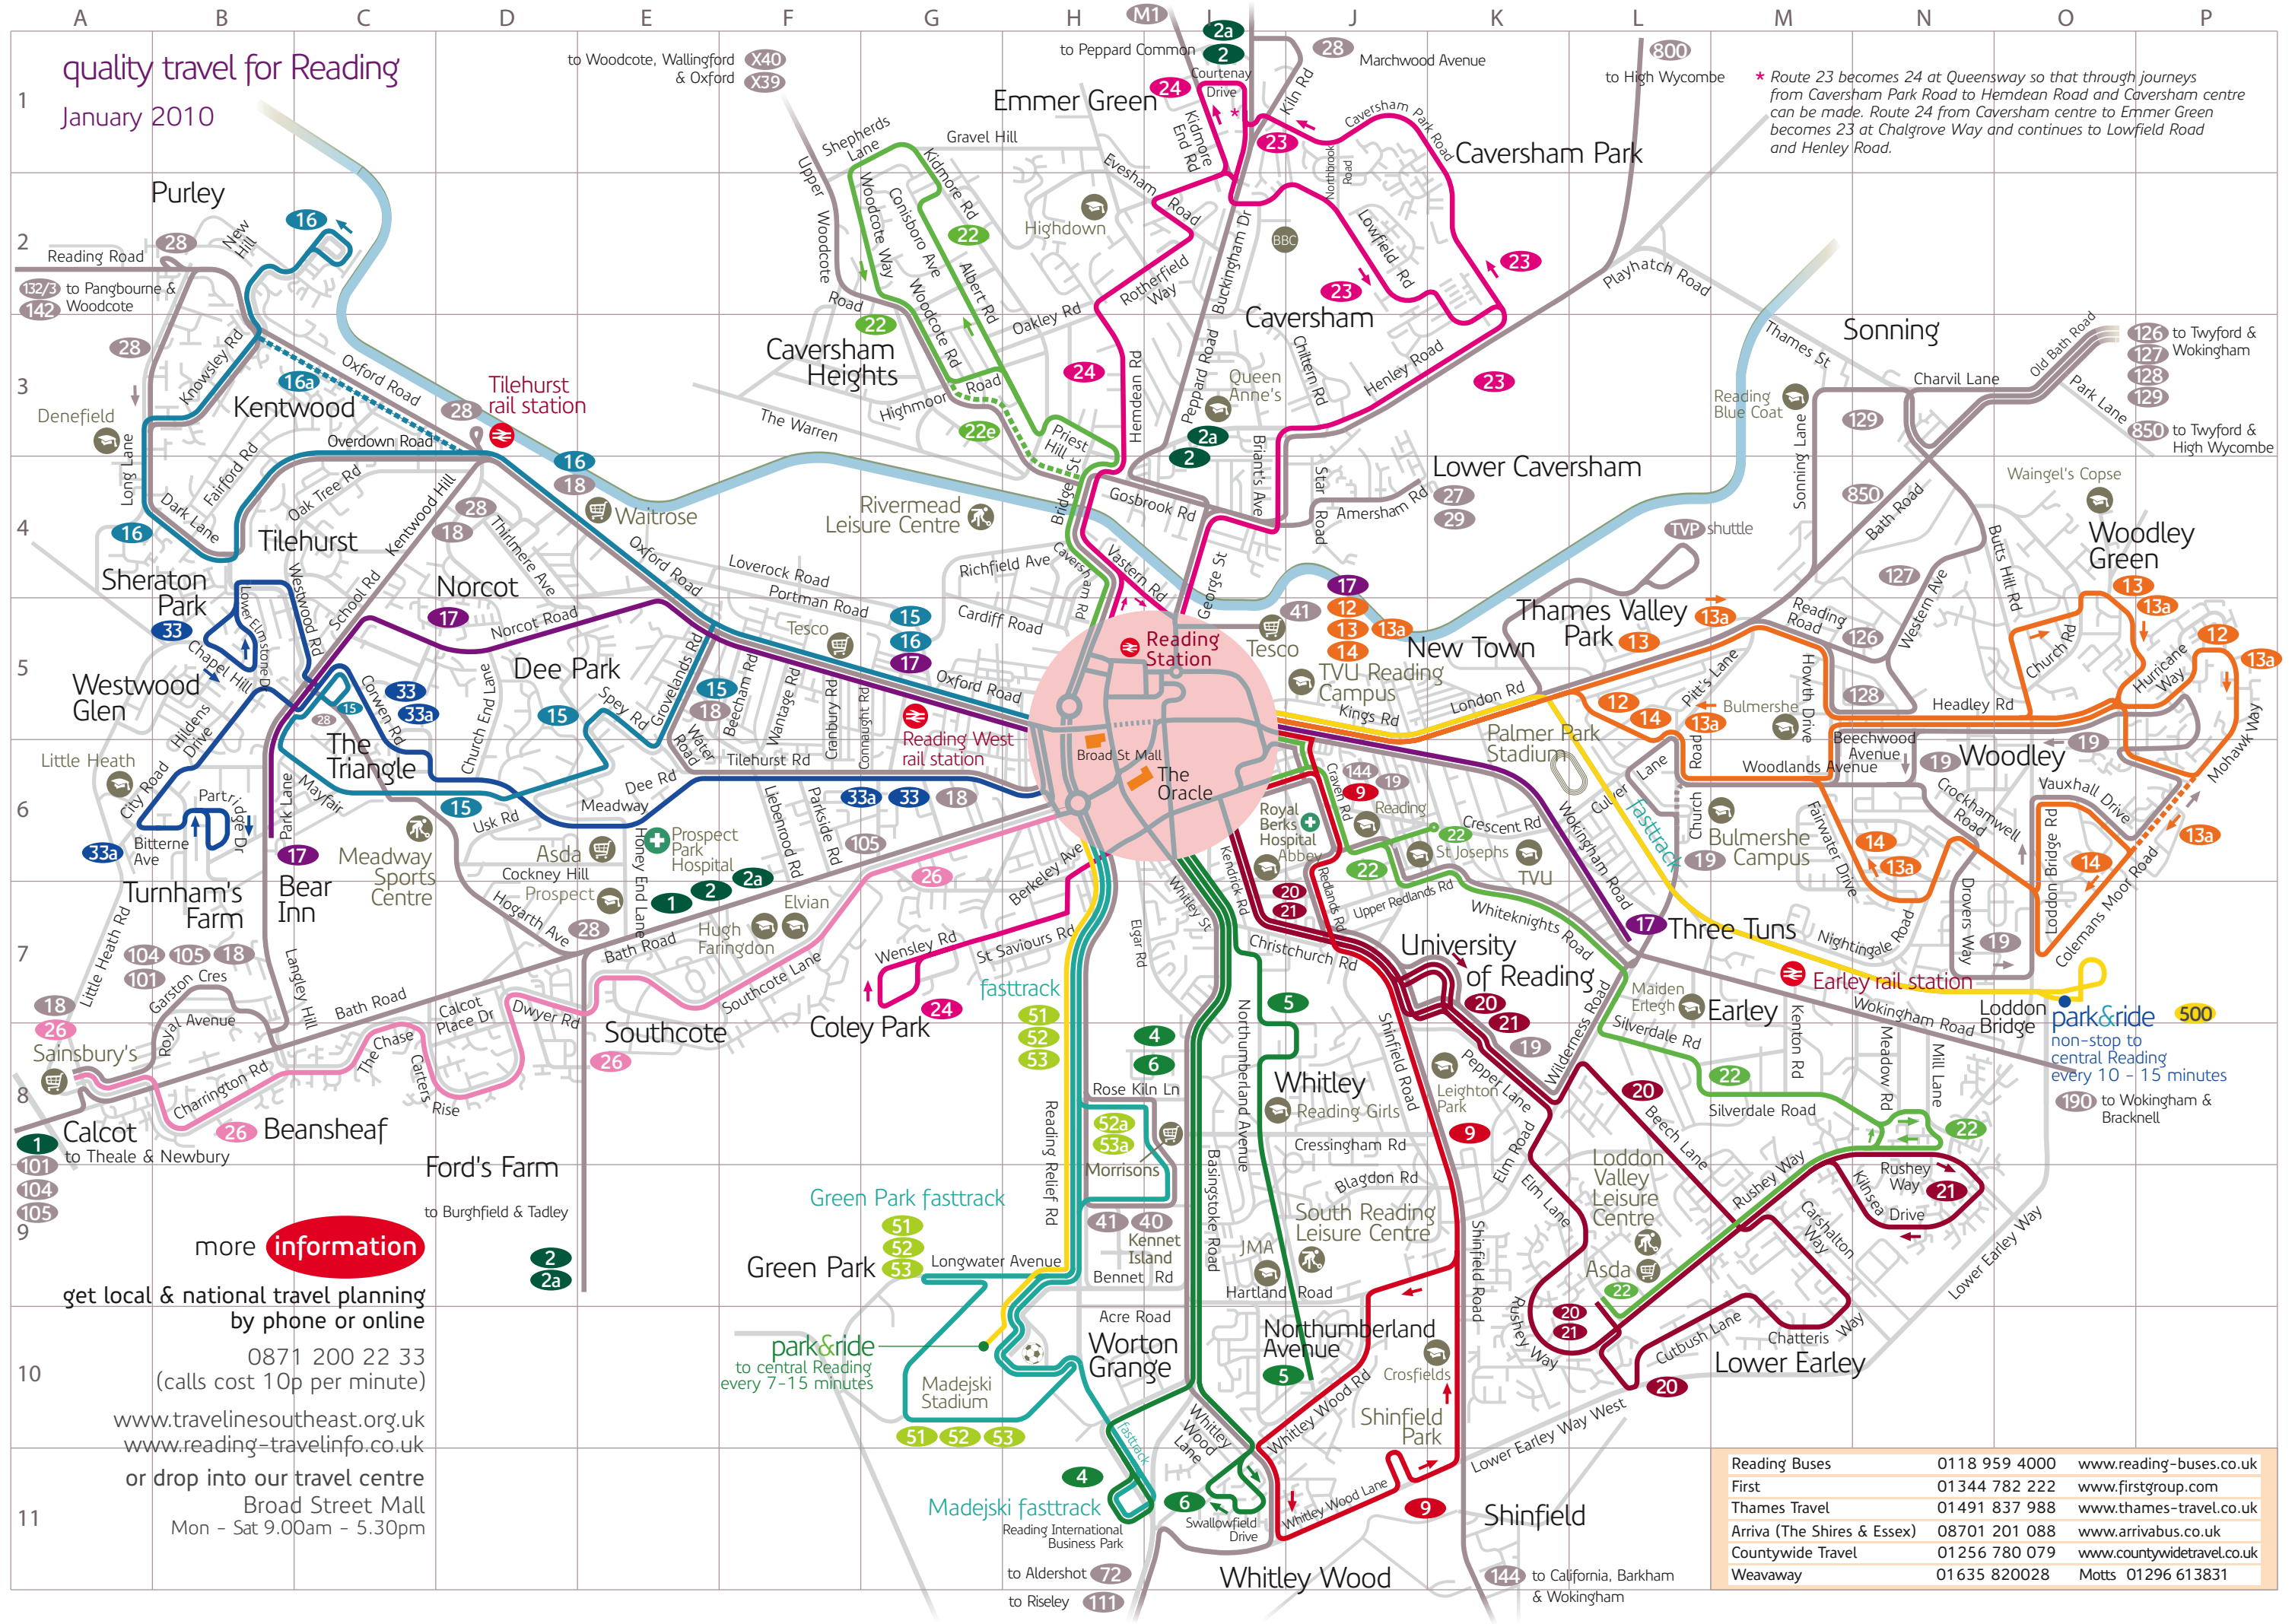

quality travel for Reading
January 2010

* Route 23 becomes 24 at Queensway so that through journeys from Caversham Park Road to Hemdean Road and Caversham centre can be made. Route 24 from Caversham centre to Emmer Green becomes 23 at Chalgrove Way and continues to Lowfield Road and Henley Road.

park&ride
non-stop to central Reading every 10 - 15 minutes
190 to Wokingham & Bracknell

more **information**

get local & national travel planning by phone or online
0871 200 22 33 (calls cost 10p per minute)
www.travelinesoutheast.org.uk
www.reading-travelinfo.co.uk
or drop into our travel centre
Broad Street Mall
Mon - Sat 9.00am - 5.30pm

Reading Buses	0118 959 4000	www.reading-buses.co.uk
First	01344 782 222	www.firstgroup.com
Thames Travel	01491 837 988	www.thames-travel.co.uk
Arriva (The Shires & Essex)	08701 201 088	www.arrivabus.co.uk
Countywide Travel	01256 780 079	www.countywidetravel.co.uk
Weavaway	01635 820028	Motts 01296 613831